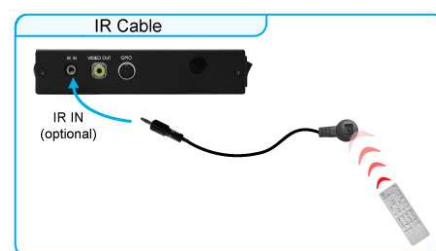

IR Cable

- The IR cable (1 meter) is an external remote control receiver.