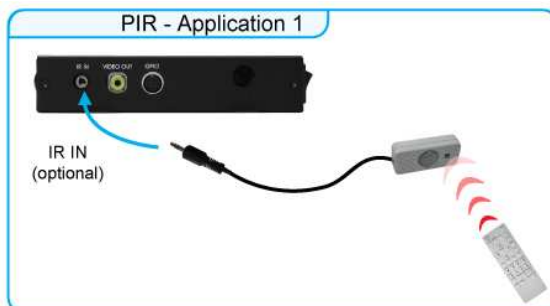

### Play Button Box (SIRKOM SRK-BB)

- The Play Button Box (SIRKOM SRK-BB) supports up to 12 play-button inputs.
- Press one of the play buttons to play the corresponding file.

### IR Cable

- The IR cable (1 meter) is an external remote control receiver.

### PIR Sensor (SIRKOM PIR)

- The PIR sensor is not only a motion detector, but also a remote control receiver,
- **Motion Detector**
  - After sensing approaching subjects, the SIRKOM SRK-1080P-C will play the files automatically.
  - Sensing distance is up to 3 meters with an angle of 45°