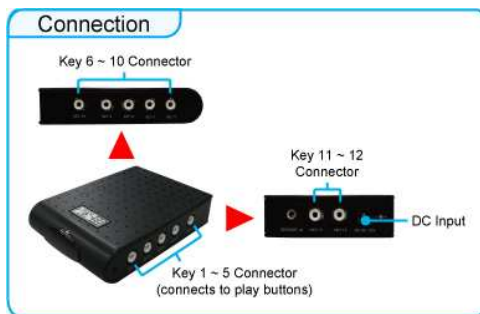

OPTIONAL AUXILIARY EQUIPMENT

Play Button Box (SIRKOM SRK-BB)

- The Play Button Box (SIRKOM SRK-BB) supports up to 12 play-button inputs.
- Press one of the play buttons to play the corresponding file.