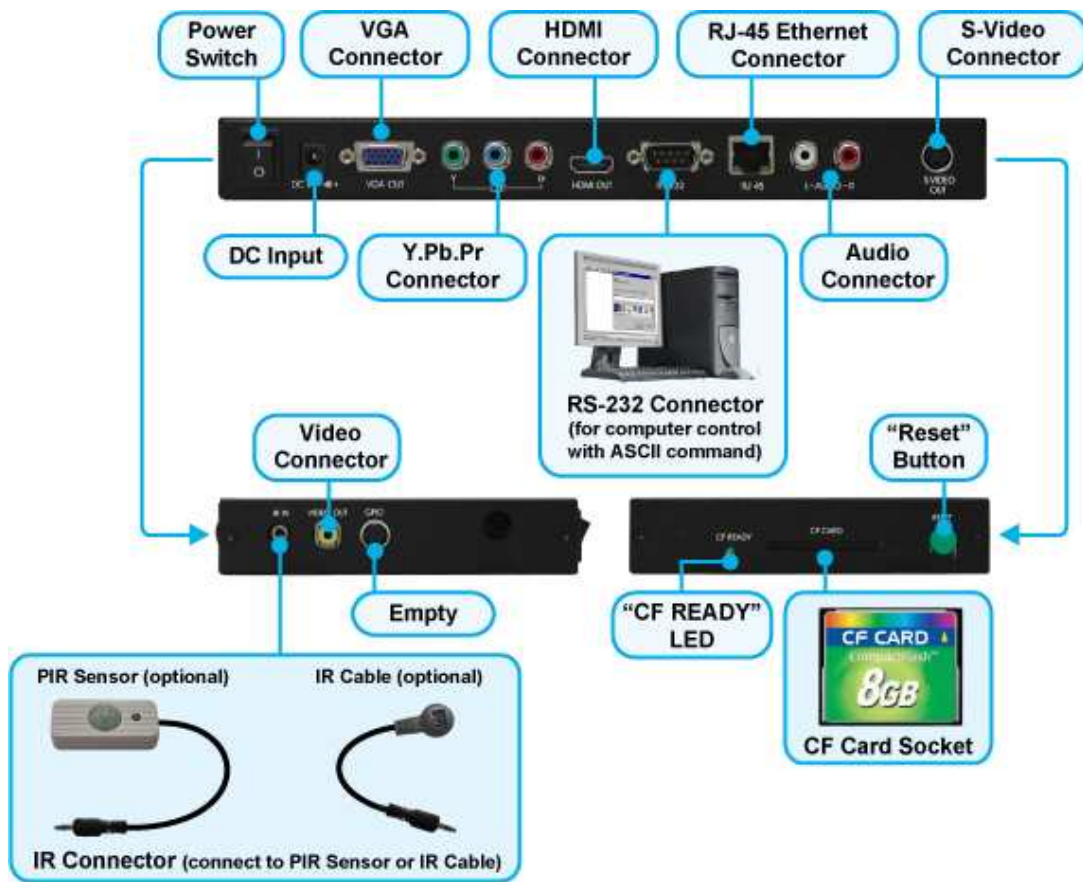

CONNECTION