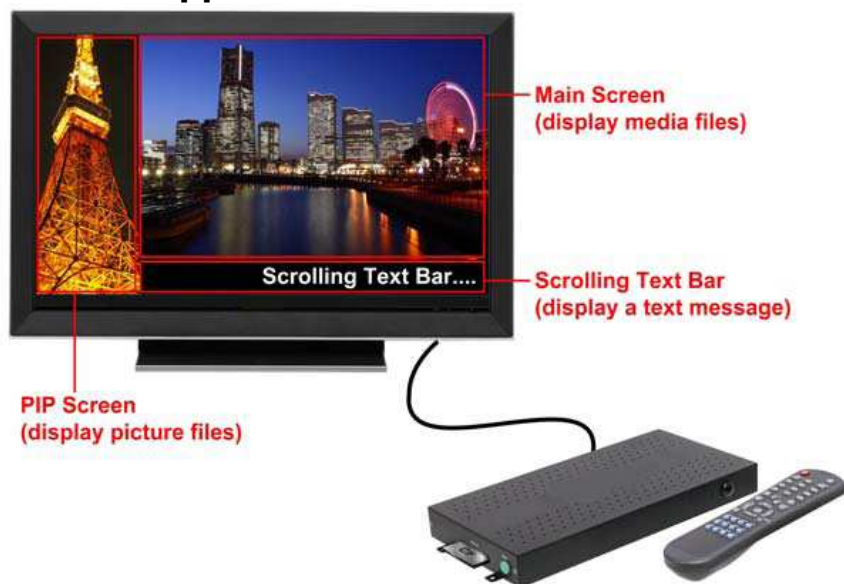

## Full HD WMV9 Digital Signage

**Supports Multiple Display Zones (includes Movie, Picture and Scrolling Text Bar)**

**Compatible with Windows Media Player 11**

**Supports FTP Auto Download Function**

**Supports HTTP Control Function**

## INTRODUCTION

The Sirkom SRK-1080P-C is a digital media player that plays movies, music, digital picture and WMV9 from CF memory card without a computer. The Sirkom SRK-1080P-C supports High Definition movie hardware decode acceleration, presents for you the smoother and clearer picture, it supports high resolution video output such as 1080P / 1080i / 720P for movie theater quality video on a big screen. By connecting to Video, S-Video, Y.Pb.Pr, VGA (resolution up to 1360 x 768), HDMI (1920 x 1080P) and Audio, you can play picture, movie and music on any display device.

What's more, the Sirkom SRK-1080P-C supports multiple display zones, you can play movie, picture and scrolling text on the screen simultaneously. The scrolling text displays an animated text message on a bar on bottom of your screen, the information of your product can catch the customer's eyes easily.

The Sirkom SRK-1080P-C can connect to a wired network at speed up to 100Mbps. This function provides you with maximum throughput for sharing and transferring digital media.