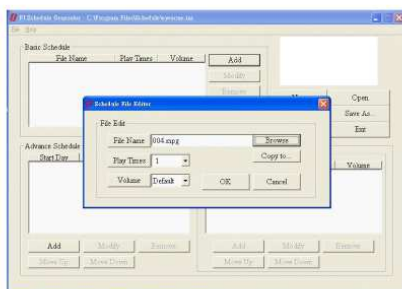

Basic Schedule