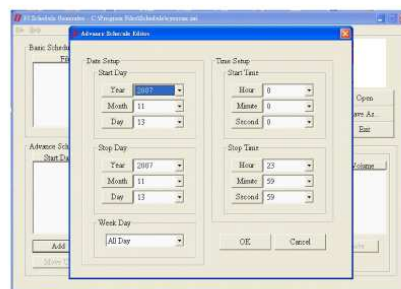

Advance Schedule